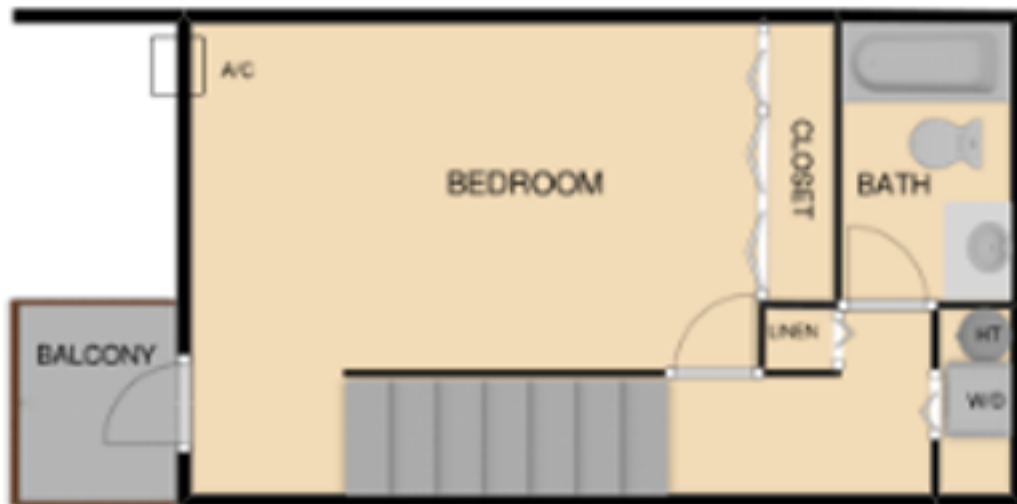

The Coach Homes at moray village

INFORMATION CENTRE
24 STRAUSS DR.
889-8888

UPPER LEVEL

LOWER LEVEL

The Cabriolet

ONE BEDROOM

The Coach Homes at moray village

INFORMATION CENTRE
24 STRAUSS DR.
889-8888

The Princeton

ONE BEDROOM

The Coach Homes at moray village

INFORMATION CENTRE
24 STRAUSS DR.
889-8888

The Saville

ONE BEDROOM

The Coach Homes at moray village

INFORMATION CENTRE
24 STRAUSS DR.
889-8888

The Yale

ONE BEDROOM